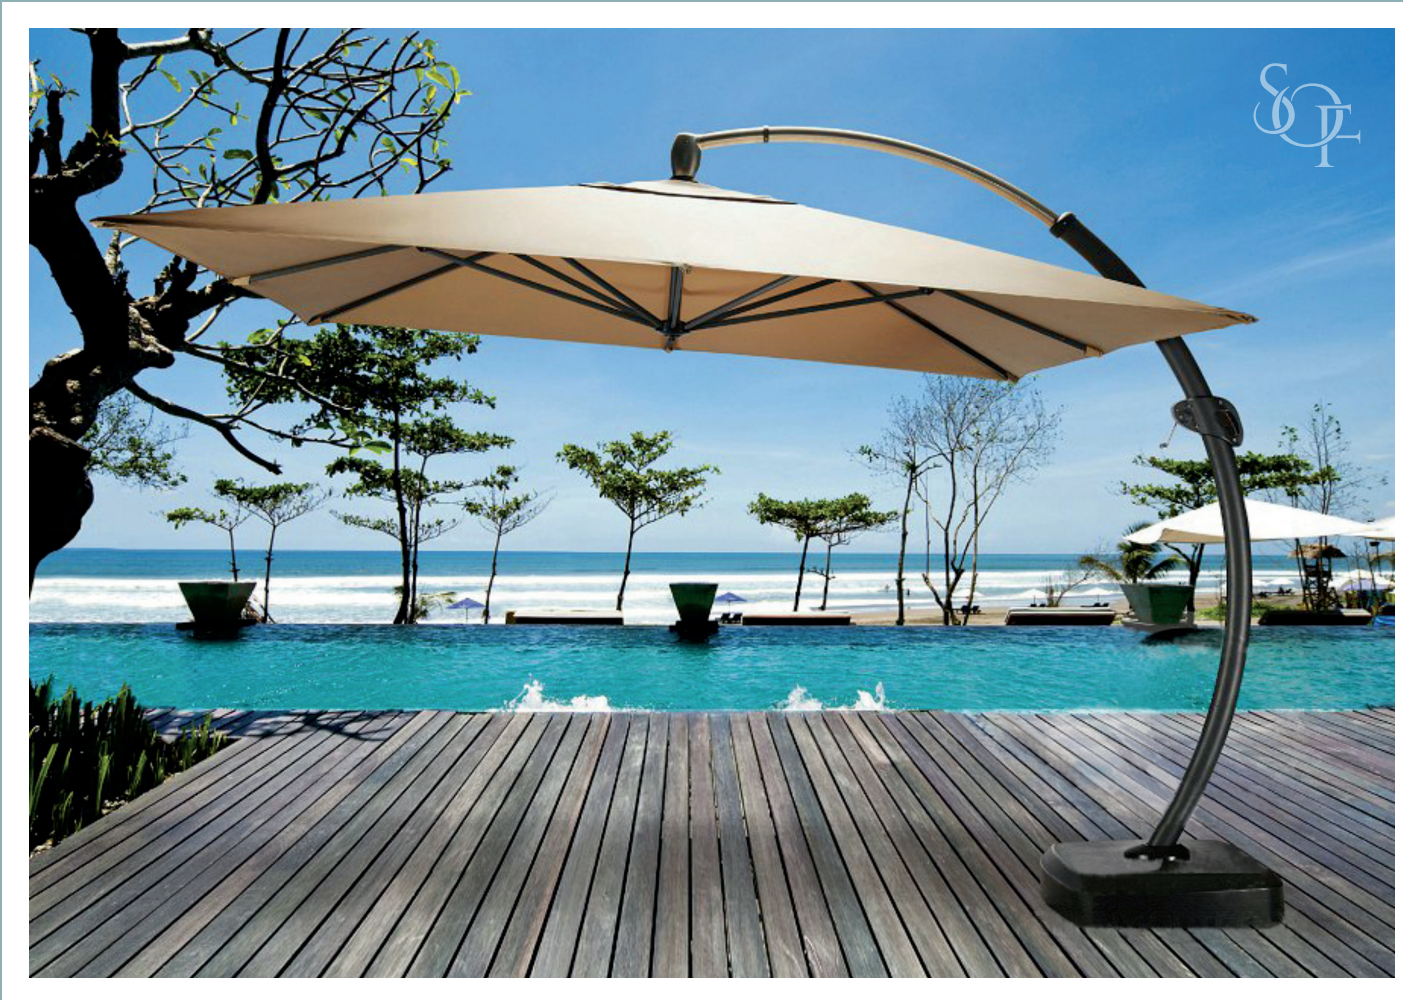

# UMBRELLAS

Adjust the light to allow guests to set their own scene and make the most out of their own experiences.

YG-U854B

YG-U175

YG-U201B

YG-U200

YG-UI801

YG-U833B