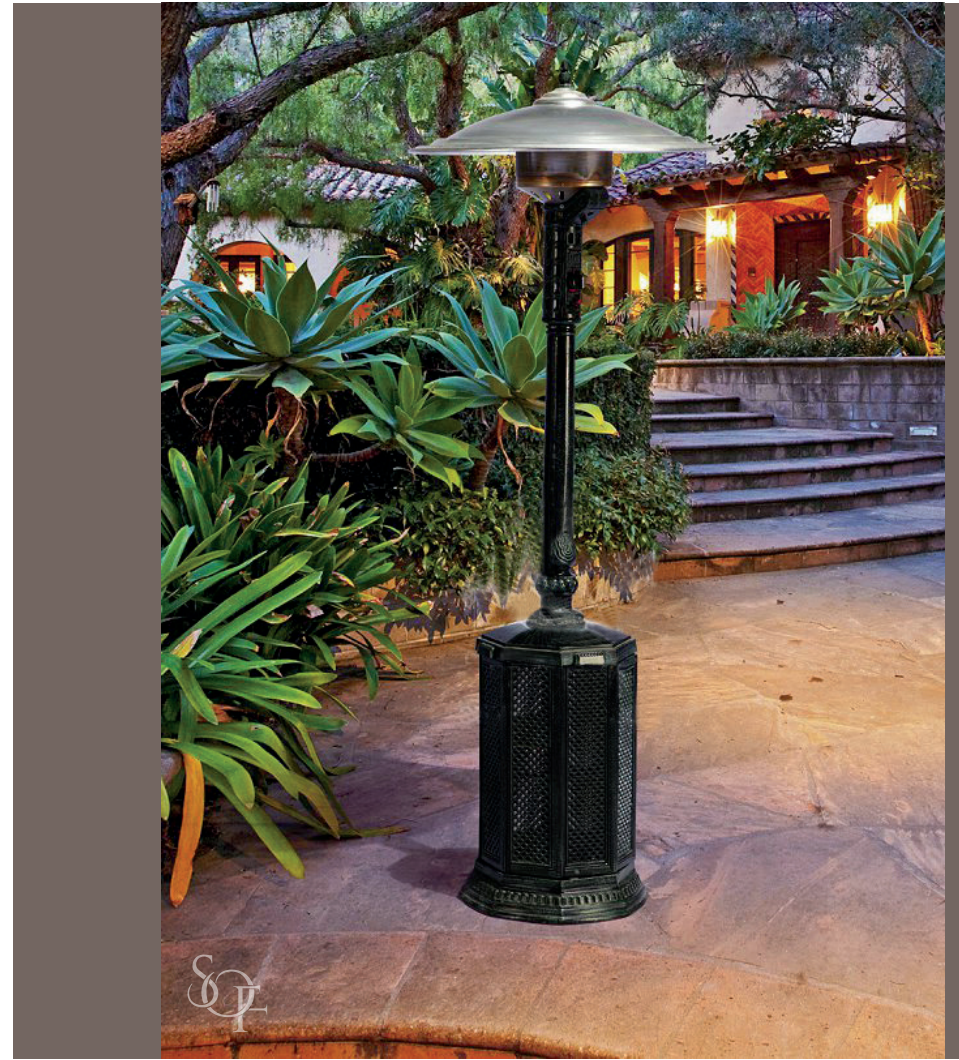

FC1617

FC1607